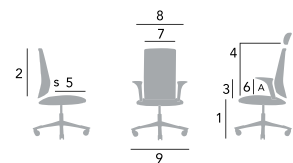

MODELS AND MEASUREMENTS

Physical measurements HÅG Capisco	8105	8106	8126	8107	8127
Seat height 150 mm gas lift* [1]	380-515	408-540	408-540	408-540	408-540
Seat height 200 mm gas lift [1]	445-630	470-655	470-655	470-655	470-655
Seat height 265 mm gas lift [1]	530-790	555-810	555-810	555-810	555-810
Height of backrest [2]	-	460	460	460	460
Height of foremost support point on backrest [3]	-	150-240	150-240	150-240	150-240
Height of foremost support point on headrest [4]	-	-	-	555-785	555-785
Seat depth [5]	-	340-420	340-420	340-420	340-420
Seat width [7]	470	470	470	470	470
Max. chair width [8]	-	595	595	595	595
Footbase diameter [9]	730	730	730	730	730
Weight	7.5 kg	13.0 kg	13.5 kg	14.5 kg	15.0 kg

Measurements in mm. Measured with 64 kg load. Where a chair is adjustable, minimum and maximum measurements are listed.

Tilt range is 15° backwards from a neutral position 2° to the rear.

Please note that these measurements are not absolute. They may vary slightly from chair to chair.

* Standard lift according to EN 1335 Class A.

A: Mid-point of chair, loaded with 64 kg.

S: Foremost point of back, reference point for measurement of back support adjustment.

CONFIGURATION OPTIONS

- All models can be upholstered in textiles from the HÅG Standard Collection or the HÅG Extended Collection.
- Footbase is available in black plastic, black, silver or polished aluminum.
- HÅG StepUp® provides an optional two extra levels for placing your feet.
- HÅG Foot Ring provides an optional extra level for rest and support for feet.