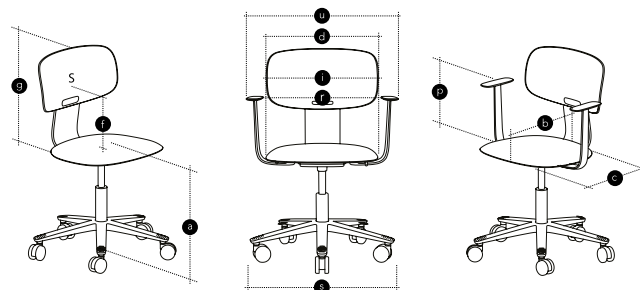

MODELS AND MEASUREMENTS

HÅG task chair (ref. EN 1335)	HÅG Tion 2100	HÅG Tion 2140	HÅG Tion 2160	HÅG Tion 2200¹⁾	HÅG Tion 2240¹⁾
Seat height, measured with 64 kg load 150 mm lift [a]	408-542	408-542	408-542	408-542	408-542
Seat height, measured with 64 kg load 200 mm lift [a]	485-664	485-664	485-664	485-664	485-664
Seat depth with slide (mm) [b]	425	435	435	422	435
Seat depth [c]	425	435	435	422	435
Seat width [d]	455	470	470	450	470
Height of the back supporting point [S] above the seat [f]	240	240	240	240	240
Backrest height [g]	251	251	257	253	253
Backrest width [i]	464	464	464	464	464
Backrest inclination (deg)	-5,7	-5,7	-5,7	-5,7	-5,7
Armrest height [p]	229	229	229	229	229
Headrest height [p]	n.a.	n.a.	n.a.	n.a.	n.a.
Distance between armrests [r]	492	492	492	492	492
Chair width [u]	600	600	600	600	600
Neutral position (deg)	-3	-3	-3	-3	-3
Tilt range (deg)	-14 – +7,4	-14 – +7,4	-14 – +7,4	-14 – +7,4	-14 – +7,4
Foot base diameter (mm) [s]	620	620	620	620	620
Chair Weight (kg)	10,9	10,9	11,1	13,7	13,2

Measurements in mm. Measured with 64 kg load.

Where a chair is adjustable, minimum and maximum measurements are listed. Please note that these measurements are not absolute. They may vary slightly from chair to chair.

¹⁾ Available Q2, 2022

CONFIGURATION OPTIONS

- All models can be configured of your choice, by choosing and combining 5 different paint colours for aluminum, in a tumbled or polished finish.
- All models can be upholstered with fabrics from the Flokk Standard, Extended and Curated collections.
- Armrests in solid aluminum are optional and can be delivered in 5 different paint colours, in a tumbled or polished finish.

For more detailed information please contact your HÅG dealer or visit: www.flokk.com/hag